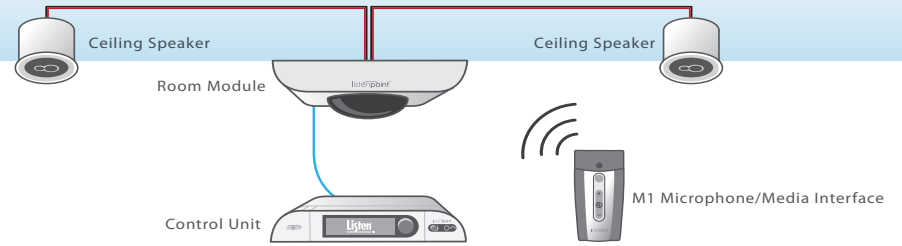

CORPORATE/GOVERNMENT APPLICATION DIAGRAM

CORE COMPONENTS

ROOM PLACEMENT

SEVERAL WAYS TO USE THE M1 MIC/MEDIA INTERFACE

MULTIPLE INPUT DEVICE CONNECTIVITY

The ListenPoint Control Unit provides multiple input device connectivity.